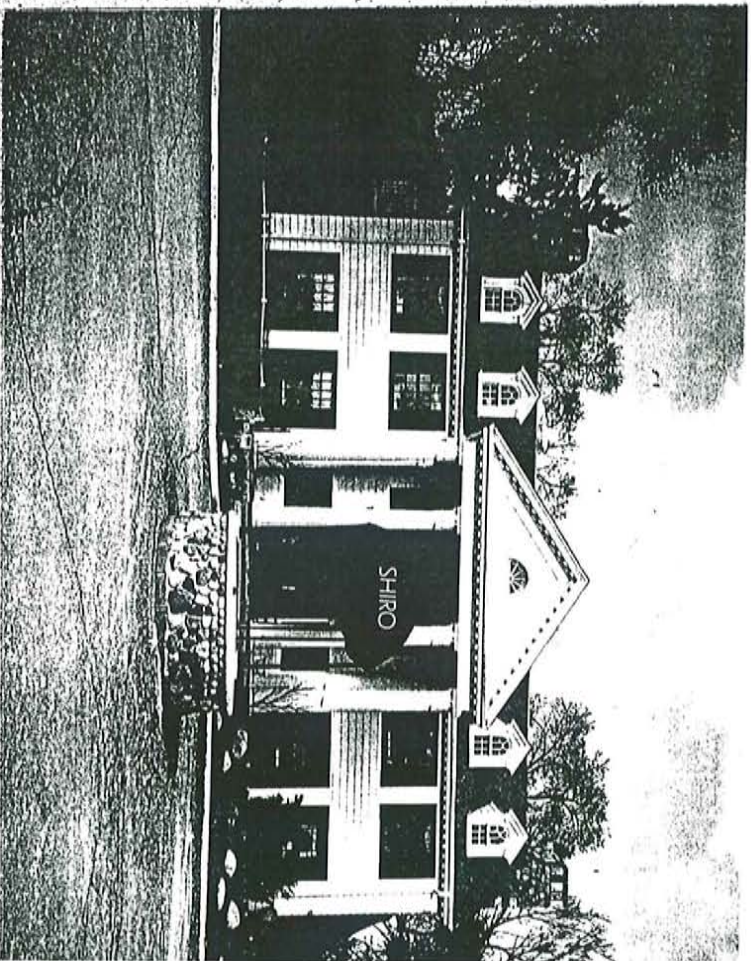

Proposed SHIRO Sign Location:

**54 Feet East of Center Line of Novi Road
Just East of Cyclone Fence and**

89 Feet North of Center Line of Nine Mile Road

33200 W. Nine Mile Road Farmington, Michigan 48336
Voice: (248) 476-0033 Fax: (248) 476-1741 E-mail: trikessigns@yahoo.com