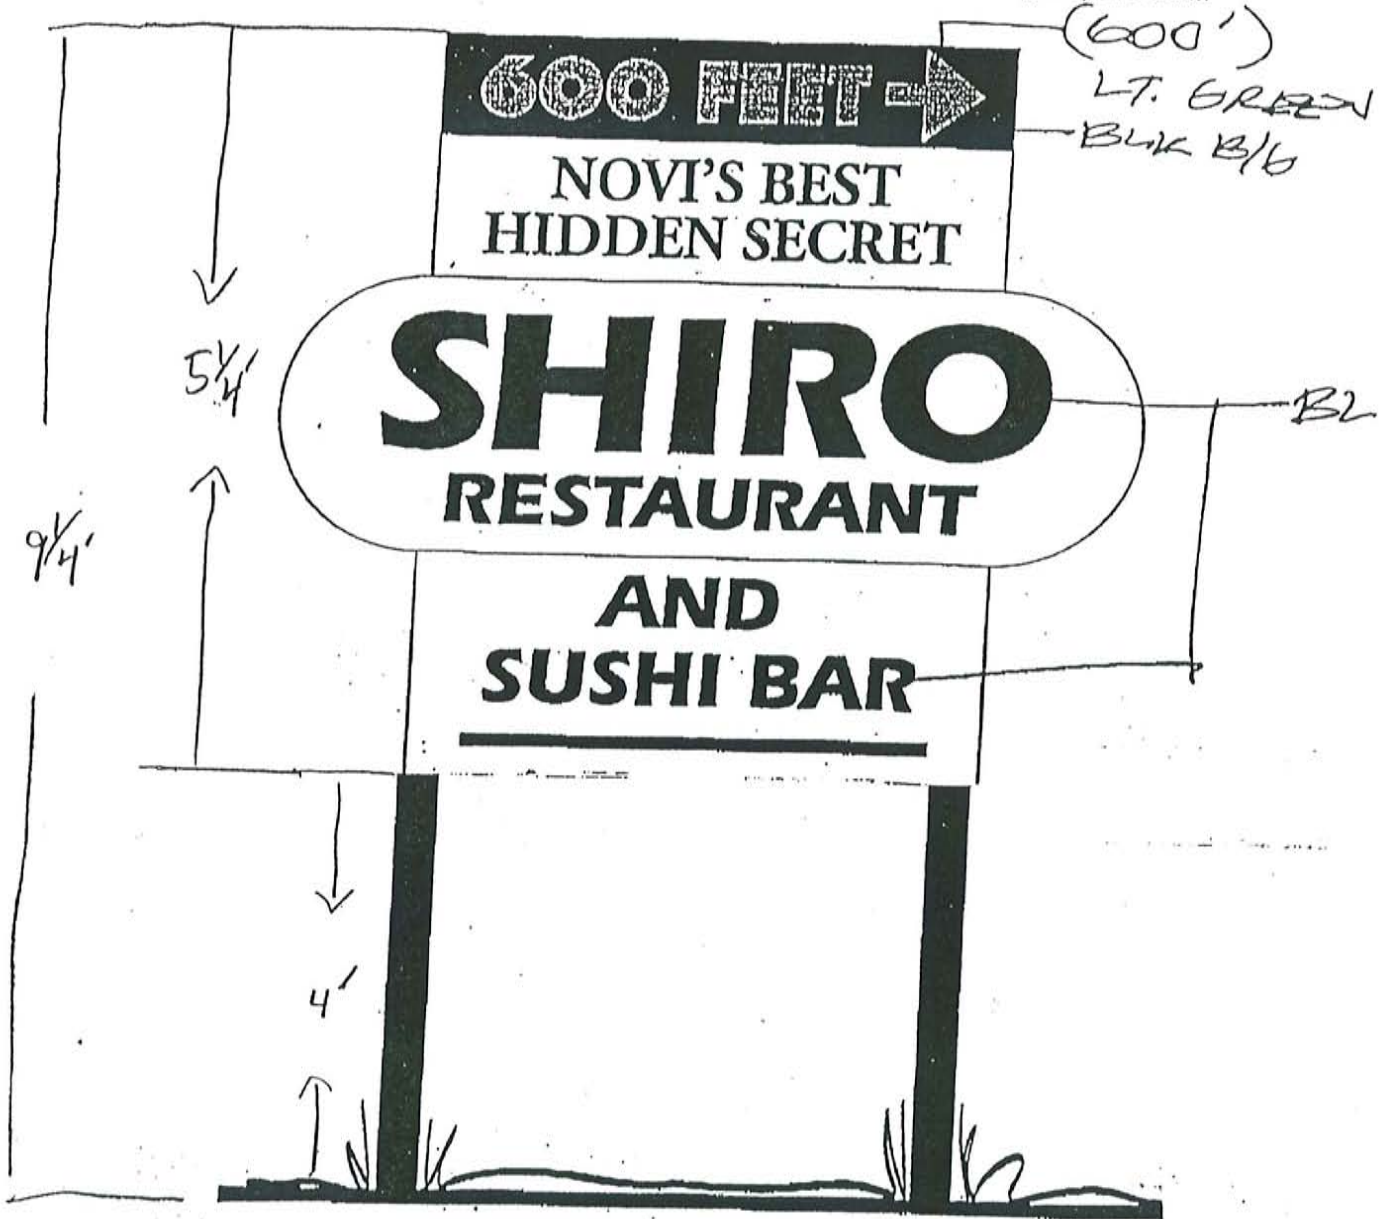

Proposed SHIRO Sign Location:

**54 Feet East of Center Line of Novi Road
Just East of Cyclone Fence and**

89 Feet North of Center Line of Nine Mile Road

33200 W. Nine Mile Road Farmington, Michigan 48336
Voice: (248) 476-0033 Fax: (248) 476-1741 E-mail: trikessigns@yahoo.com

SHIRO OFF-PREMISE SIGN

NINE MILE/NOVI ROAD

DISCLAIMER: The information provided herewith has been compiled from recorded deeds, plats, tax maps, surveys, and other public records. The information not intended as a substitute for original or official source information. The City of Novi makes no warranty, express or implied, as to the accuracy, completeness, or SOURCES: City of Novi, Oakland County, Plansight LLC; October 2006 for County Data; October 2006 for City Data; Aerial Imagery as specified