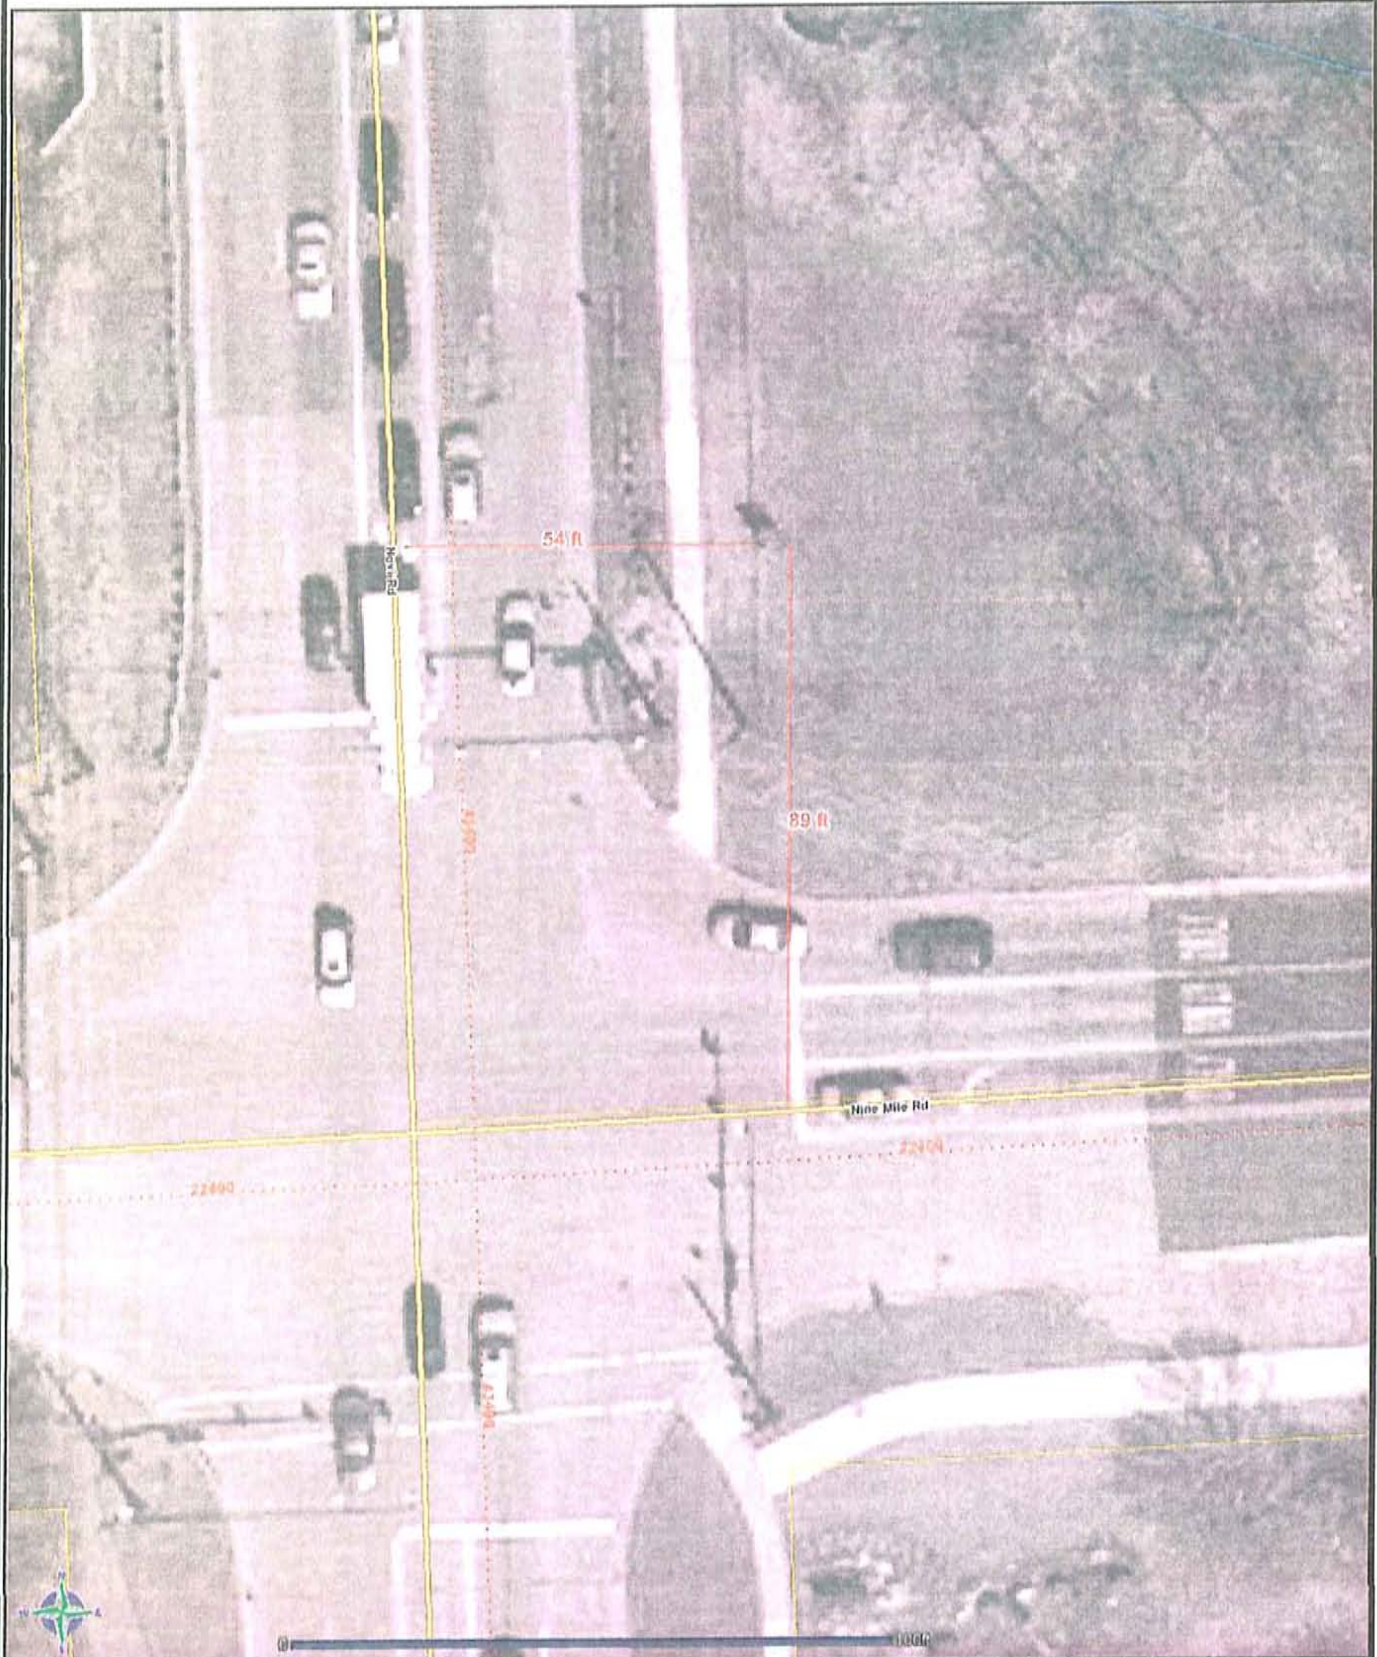

Proposed SHIRO Sign Location:

**54 Feet East of Center Line of Novi Road
Just East of Cyclone Fence and**

89 Feet North of Center Line of Nine Mile Road

33200 W. Nine Mile Road Farmington, Michigan 48336
Voice: (248) 476-0033 Fax: (248) 476-1741 E-mail: trikessigns@yahoo.com

SHIRO OFF-PREMISE SIGN

NINE MILE/NOVI ROAD

DISCLAIMER: The information provided herewith has been compiled from recorded deeds, plats, tax maps, surveys, and other public records. The information not intended as a substitute for original or official source information. The City of Novi makes no warranty, express or implied, as to the accuracy, completeness, or SOURCES: City of Novi, Oakland County, Plansight LLC; October 2006 for County Data; October 2006 for City Data; Aerial Imagery as specified