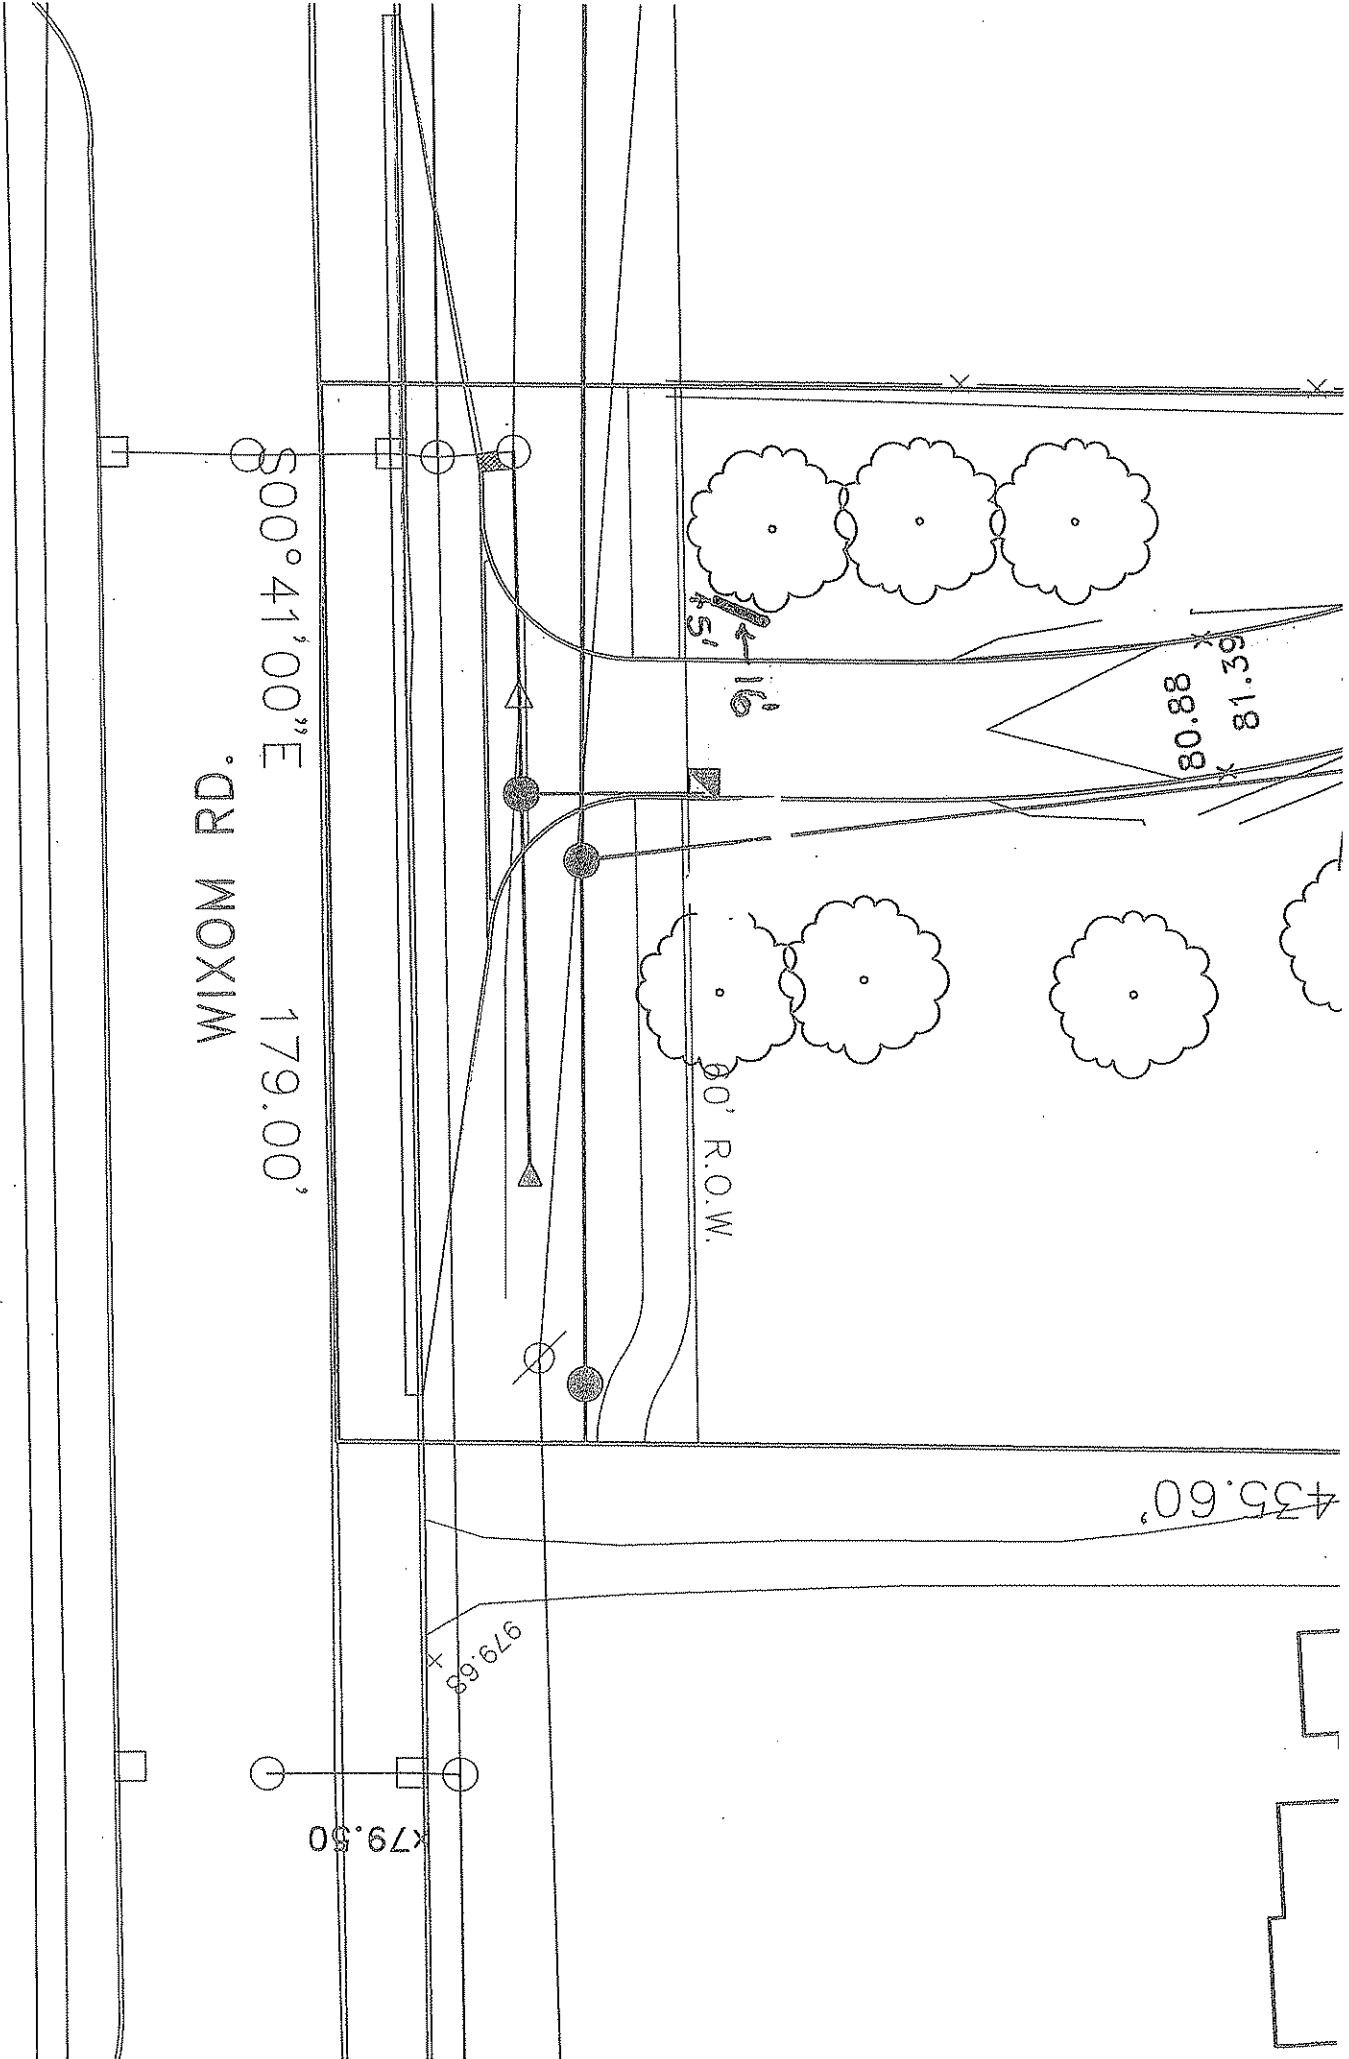

The portable sign will be located on Wixom Road at the south entrance of the school.

It will be located 16' from the edge of the driveway, and 5' from the edge of the sidewalk.

The pillars are 54" in height, and 1' X 1' square.

The sign is 8' X 3', and is 16" from the ground.

The total dimensions of the sign are 10' wide and 54" high.

Celebrating  *Eighty Years*

EXCELLENCE

SC