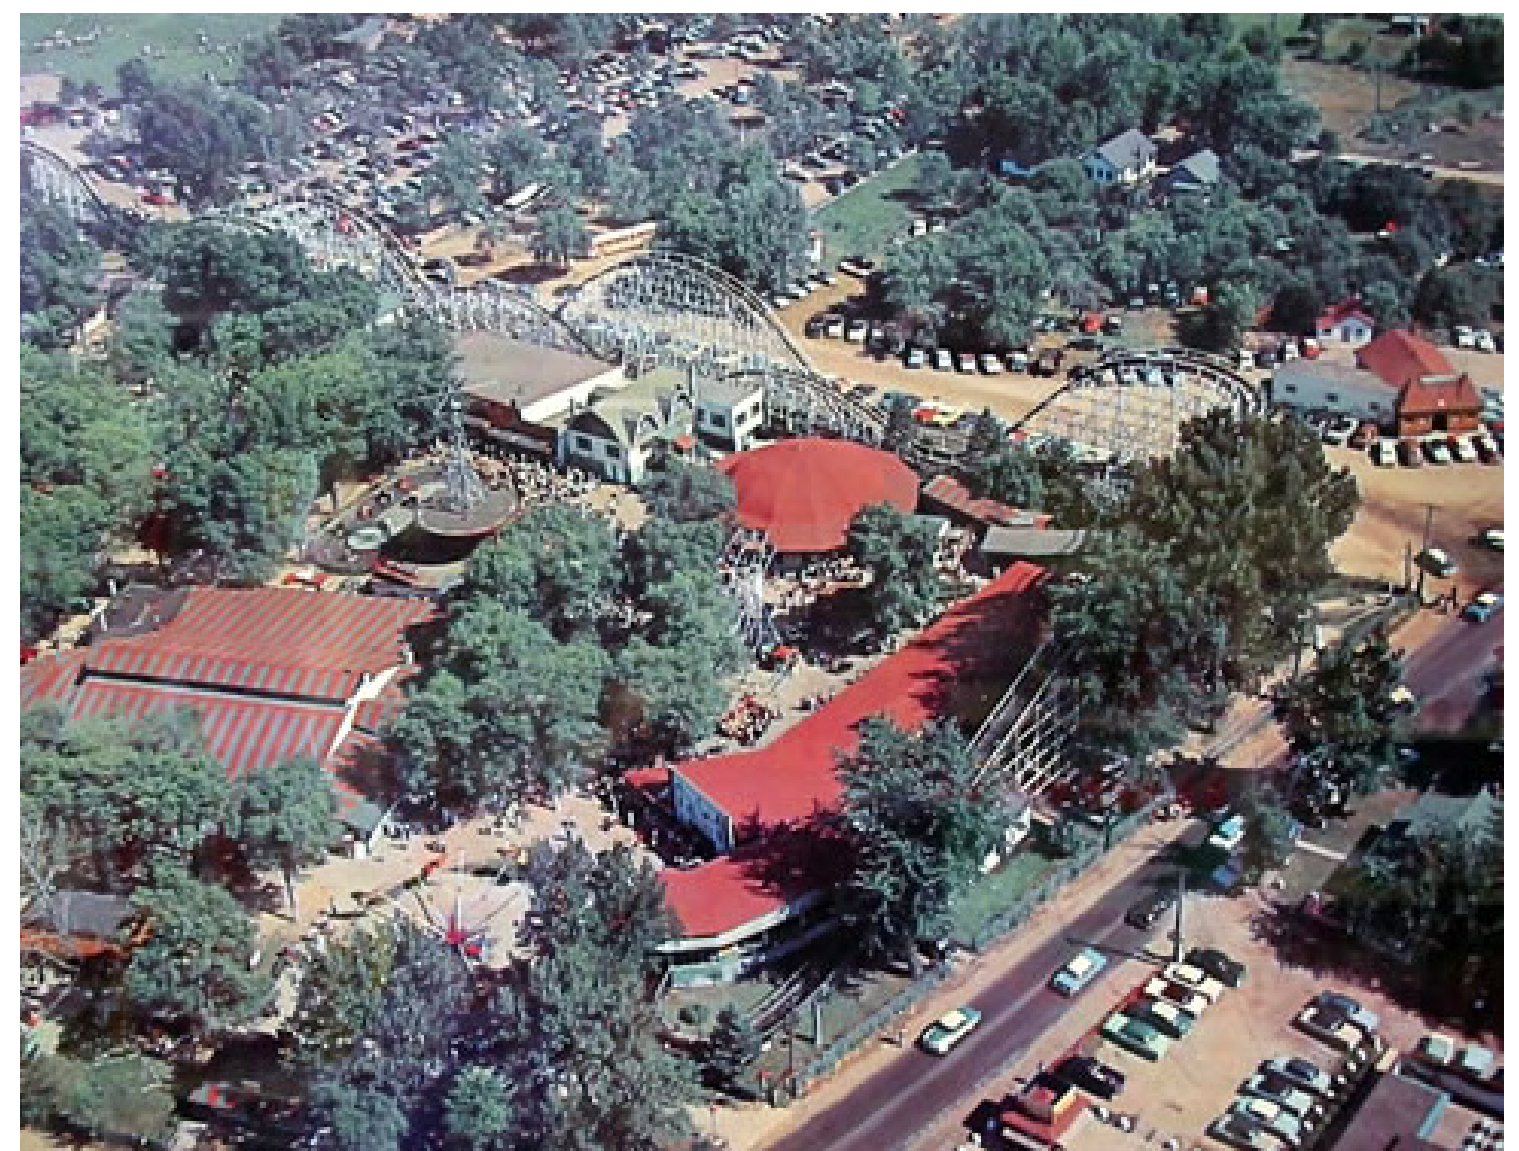

GOALS

The Park at 13 Mile and Old Novi Road
January 2012

Accounts from early settlers suggest as many as 300-400 Potawatomi camped along the shores of Walled Lake. Reports of indian "green corn" festivals took place on a cleared piece of land near what was to become the Village and later the City of Walled Lake.

Casino grounds
Amusement park grounds

Extended Pier
Casino
Amusement park

Amusement park demolished
New boundary established
Novi Road terminates at 13 Mile Road

Remnant from pier
Casino grounds
Amusement park grounds

Bike trail located along old road
New site boundary established

SITE HISTORY

The Park at 13 Mile and Old Novi Road
January 2012

Bath House

New Water Slide and Bathhouse

For FUN!—
Come to
WALLED LAKE PARK
East Walled Lake Drive
A Complete
AMUSEMENT CENTER
Plus Lake & Restaurant
Stay All Day!
Enquiries: MA 4-1400

Roller Rink

SITE HISTORY

The Park at 13 Mile and Old Novi Road
January 2012

POTENTIAL PROGRAM COMPONENTS: Focus on activities for all ages to celebrate the site's heritage as a family attraction

- Waterfront Access
- Informal Picnic and Event Space
- Formal/Rentable Event Space
- Park Pavilion
- Multi-Modal Trail
- Fishing/Water Access Pier
- Play Area
- Parking
- Shoreline Restoration
- Shoreline Habitat Creation
- Wildlife/Water Viewing Platform