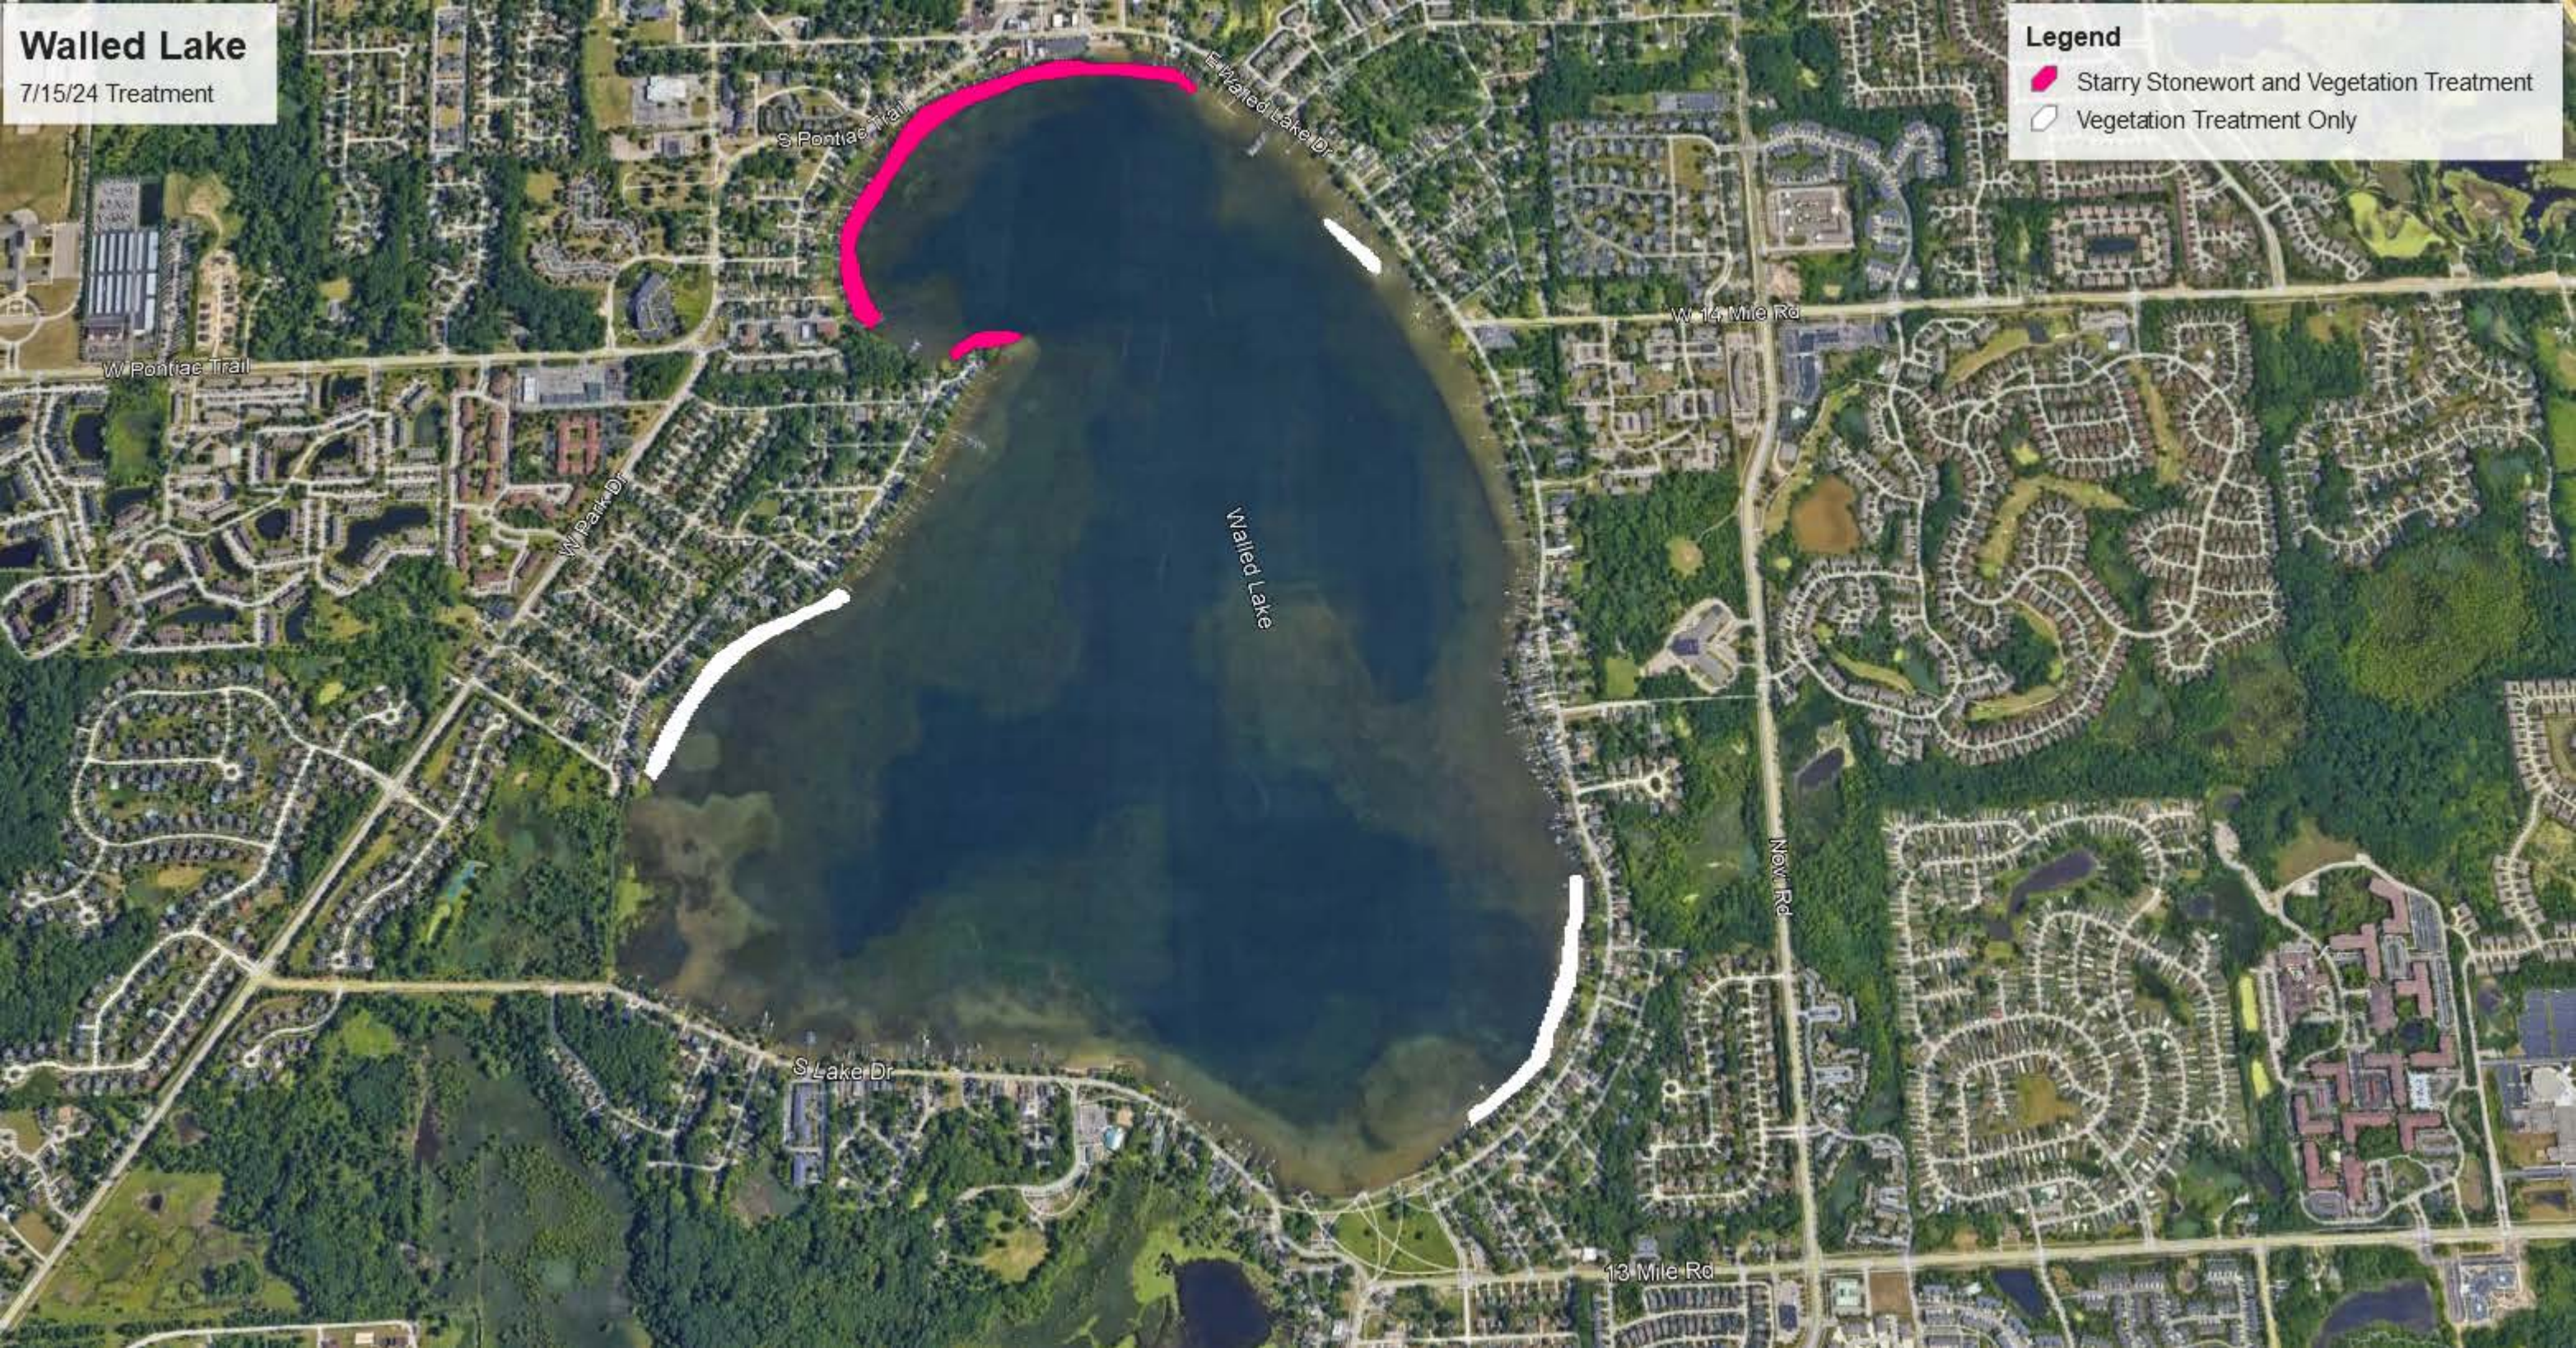

Walled Lake

5/29/24 Treatment

Legend

-  Curly Leaf Pondweed Treatment
-  Eurasian Watermilfoil and Curly Leaf Pondweed Treatment

Walled Lake

7/15/24 Treatment

Legend

-  Starry Stonewort and Vegetation Treatment
-  Vegetation Treatment Only

Walled Lake

8/13/24 Treatment

Legend

-  Starry Stonewort and Vegetation Treatment
-  Vegetation Treatment Only

S Pontiac Trail

E Walled Lake Dr

W 14 Mile Rd

W Pontiac Trail

W Park Dr

Walled Lake

Nowi Rd

S Lake Dr