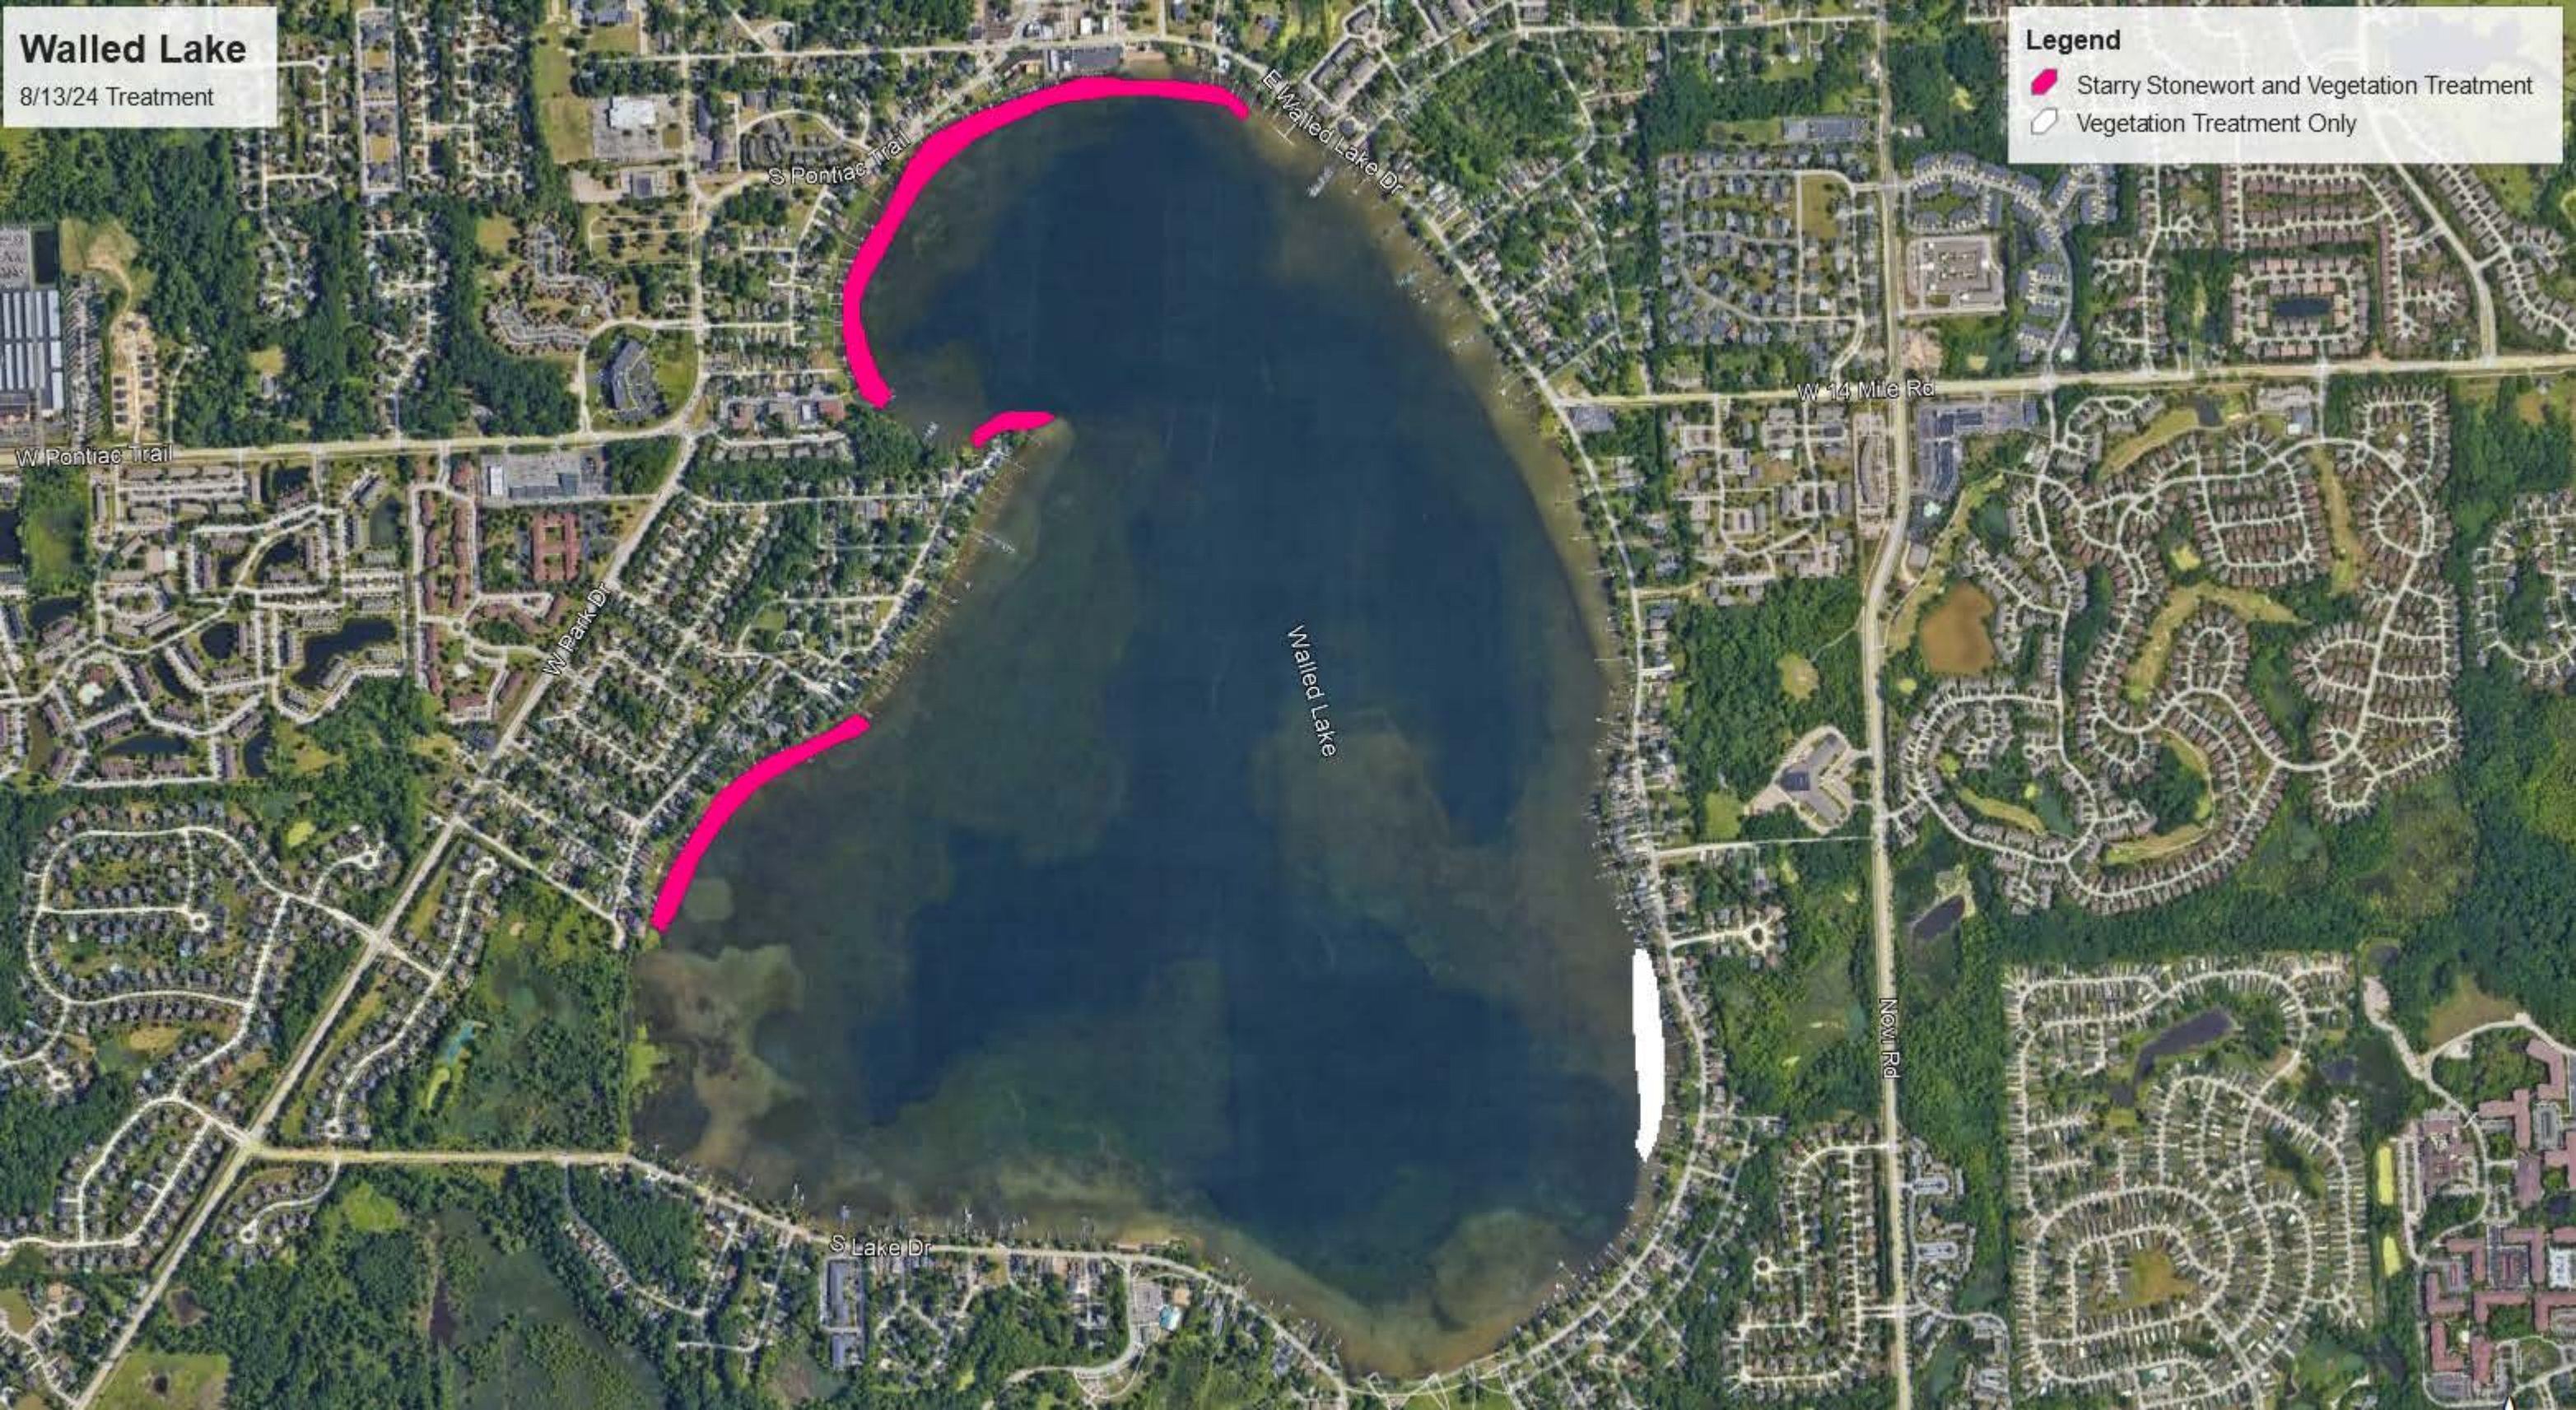

Walled Lake

5/29/24 Treatment

Legend

-  Curly Leaf Pondweed Treatment
-  Eurasian Watermilfoil and Curly Leaf Pondweed Treatment

Walled Lake

7/15/24 Treatment

Legend

-  Starry Stonewort and Vegetation Treatment
-  Vegetation Treatment Only

Walled Lake

8/13/24 Treatment

Legend

-  Starry Stonewort and Vegetation Treatment
-  Vegetation Treatment Only

S Pontiac Trail

E Walled Lake Dr

W 14 Mile Rd

W Pontiac Trail

W Park Dr

Walled Lake

Nowi Rd

S Lake Dr