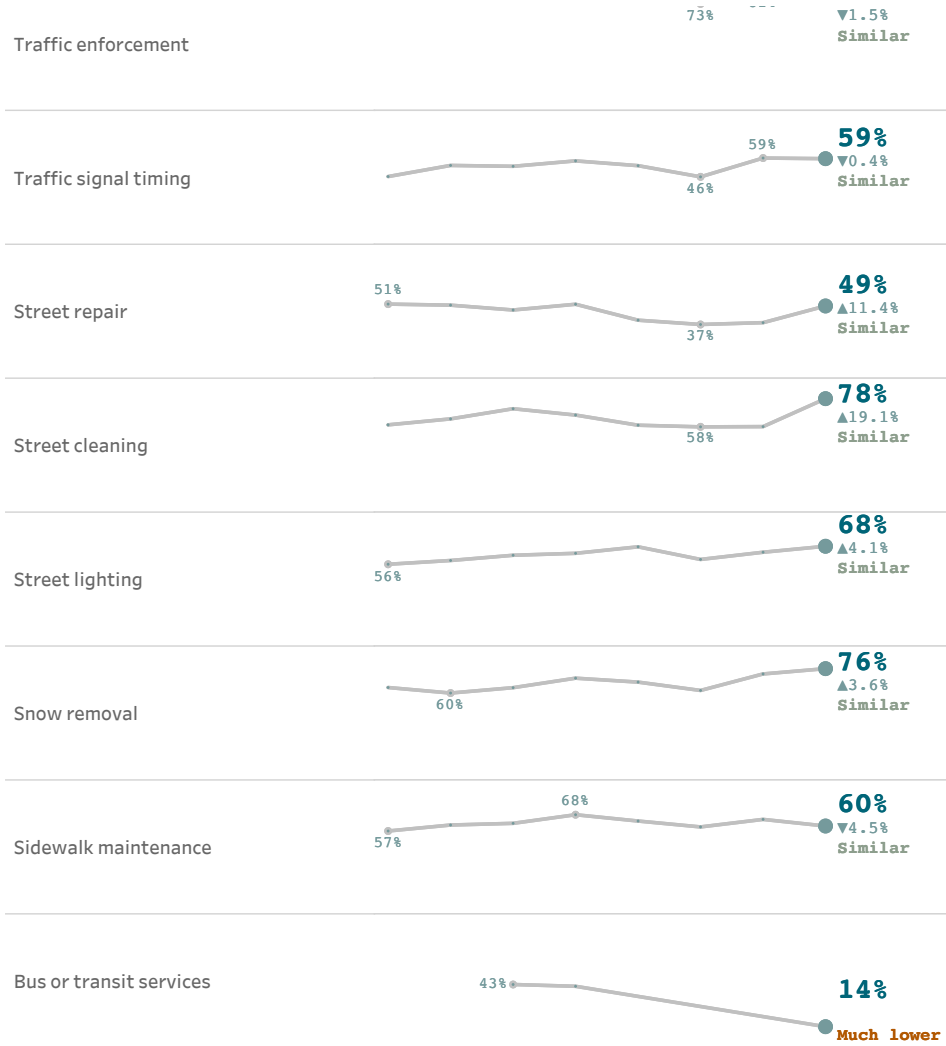

Traffic flow on major streets

Ease of public parking

Ease of travel by car in Novi

Ease of travel by public transportation in Novi

Ease of travel by bicycle in Novi

Ease of walking in Novi

Please indicate whether or not you have done each of the following in the last 12 months.

Used bus, rail, subway or other public transportation instead of driving

Carpooled with other adults or children instead of driving alone

Walked or biked instead of driving

Please rate the quality of each of

the following services in Novi.

Note: Prior to 2020, "Overall quality of the transportation system" was "Overall ease of getting to the places you usually have to visit". Differences in ratings may be at least partially attributable to changes in question wording and should be interpreted cautiously.