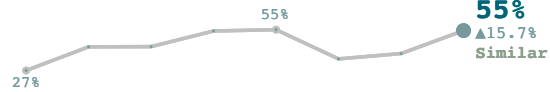

Overall quality of the transportation system in Novi, 2020

2008 2012 2016 2020

Please rate each of the following characteristics as they relate to Novi as a whole.

Overall quality of the transportation system (auto, bicycle, foot, bus) in Novi

Traffic flow on major streets

Ease of public parking

Ease of travel by car in Novi

Ease of travel by public transportation in Novi

Ease of travel by bicycle in Novi

Ease of walking in Novi

Please indicate whether or not you have done each of the following in the last 12 months.