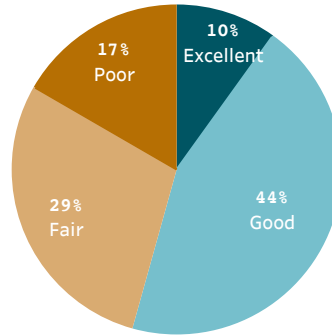

Overall quality of the transportation system in Novi, 2020

2008 2012 2016 2020

Please rate each of the following characteristics as they relate to Novi as a whole.

Overall quality of the transportation system (auto, bicycle, foot, bus) in Novi