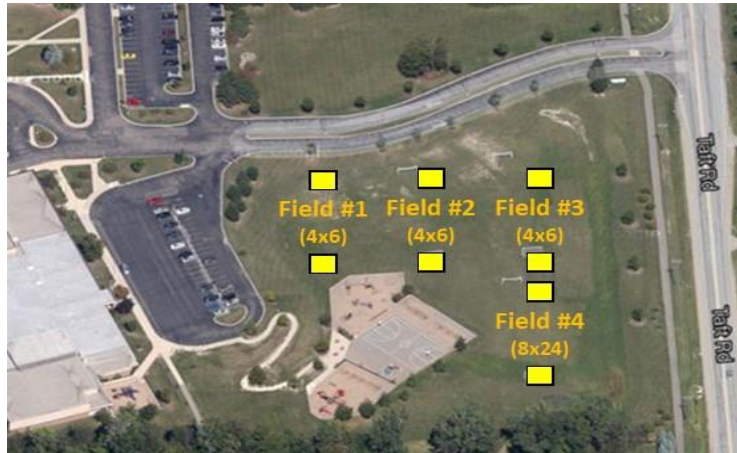

Other Practice Field Layout Maps

*NW: Novi Woods Elementary - fields are on Taft Rd, between 10 and 11 Mile (fields are located in front of school)

*MD6: Novi Meadows 6th Grade House - fields are on Taft Rd, between 10 and 11 Mile (fields are located behind the school)

*BF & VO: Brookfarm Park & Village Oaks Elementary - fields are on Willowbrook Dr, south of 10 Mile (VO goals are behind the school & BF is north of VO)

*WW: Wildlife Woods Park - fields are located north of Deerfield Elementary (26600 Wixom Road)

*LP: Lakeshore Park - field is in the middle of Lakeshore Park on South Lake Dr (southside of Walled Lake)

Novi Woods Elementary

Novi Meadows 6th Grade House Fields

Taft Road

Brookfarm Park & Village Oaks Fields