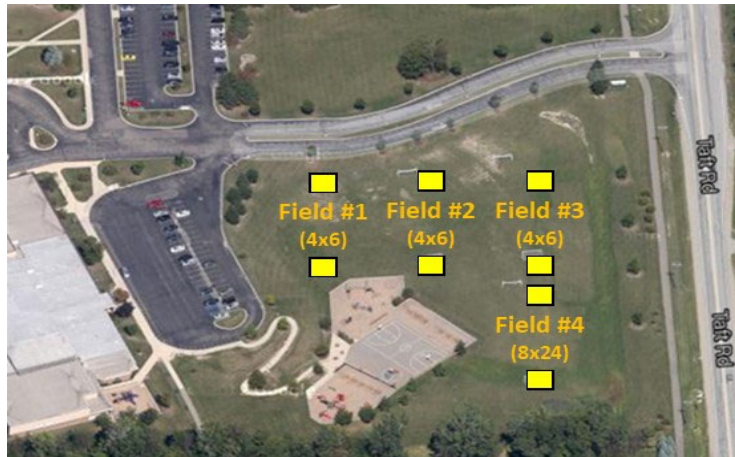

## Other Practice Field Layout Maps

\*NW: Novi Woods Elementary - fields are on Taft Rd, between 10 and 11 Mile (fields are located in front of school)

\*WW: Wildlife Woods Park - fields are located north of Deerfield Elementary (26600 Wixom Road)

\*BF: Brookfarm Park - field is on Willowbrook Dr, south of 10 Mile (north of Village Oaks Elementary)

\*LP: Lakeshore Park - field is in the middle of Lakeshore Park on South Lake Dr (southside of Walled Lake)

Novi Woods Elementary

Wildlife Woods Park

Brookfarm Park Field

Lakeshore Park