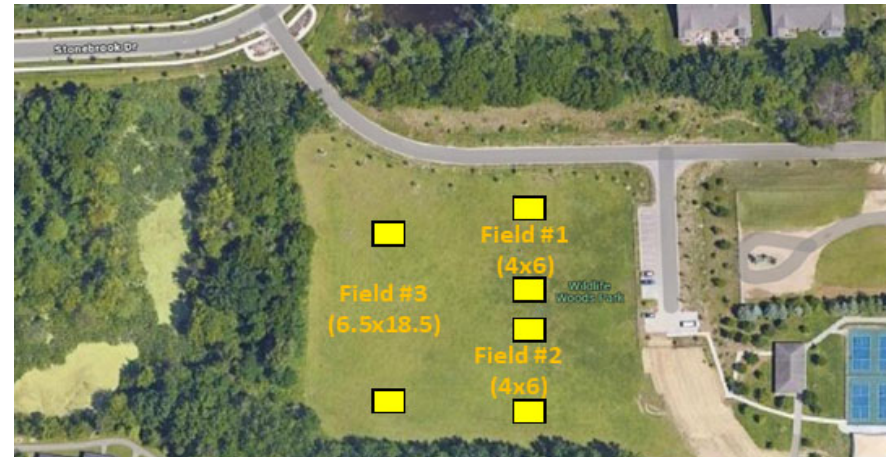

## Other Practice Field Layout Maps

\*NW: Novi Woods Elementary - fields are on Taft Rd, between 10 and 11 Mile (fields are located in front of school)

\*WW: Wildlife Woods Park - fields are located north of Deerfield Elementary (26600 Wixom Road)

\*BF: Brookfarm Park - field is on Willowbrook Dr, south of 10 Mile (north of Village Oaks Elementary)

\*LP: Lakeshore Park - field is in the middle of Lakeshore Park on South Lake Dr (southside of Walled Lake)

Novi Woods Elementary

Wildlife Woods Park

Brookfarm Park Field

Lakeshore Park